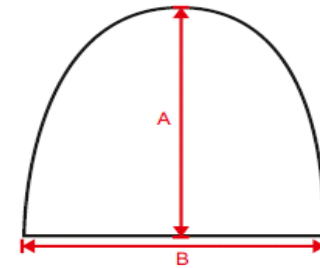

**BY002 Jersey Beanie**

Tolerances: +/- 2 cm

	Description				one size		
A	Length	cm			27		
B	1/2 Hem Width	cm			29		
C		cm					
D		cm					
E		cm					
F		cm					
G		cm					
H		cm					
I		cm					
J		cm					
K		cm					
L		cm					
M		cm					
N		cm					
O		cm					
P		cm					
Q		cm					
R		cm					
S		cm					
<b>Article Description</b>		Stretch jersey - neutral label without branding - 22cm length - useable for screen printing, transfer printing and embroidery					
<b>Fabric</b>		95% cotton/5% elastane, stretch jersey, 180 gsm					
<b>Colors</b>		Black, Heather Grey, Charcoal					